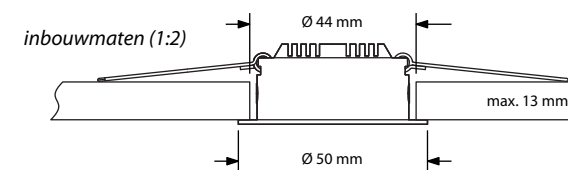

AVIOR ALU MAT