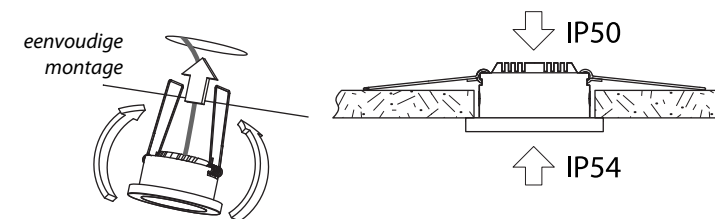

AVIOR ALU MAT